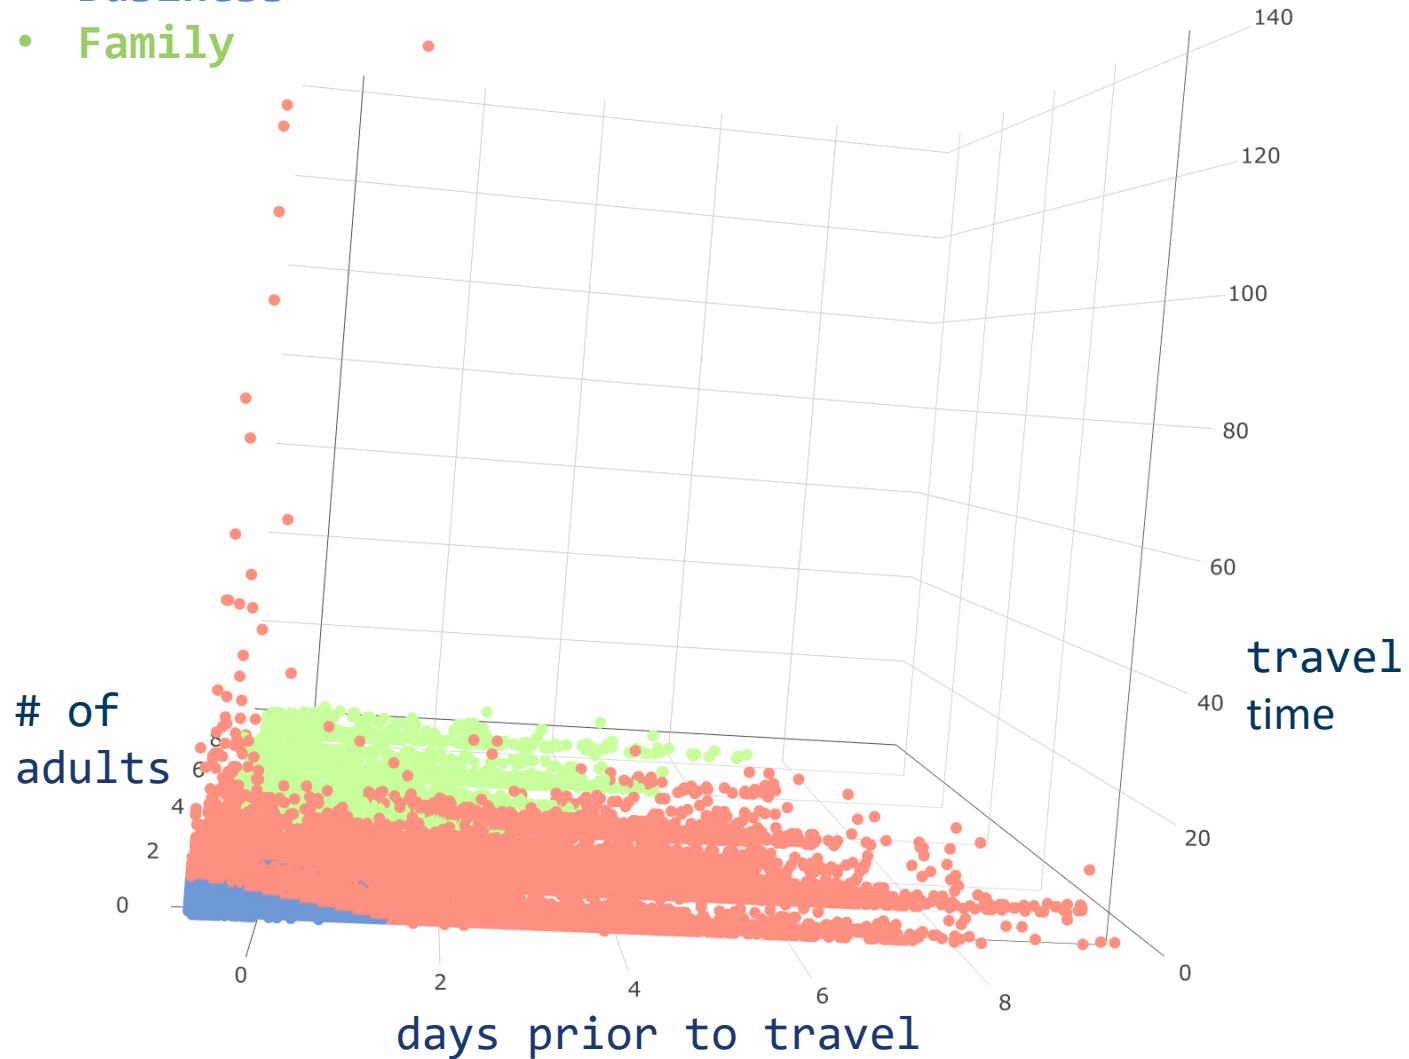

Customized Hotel Recommendations

B10 Team Stats Trek

Xixi Chen | Jiahao Huo | Xiao Li | Jia Qi Wang | Aaron Yang

Our Goal

Provide return users with Customized Recommendations to increase booking rate

Method

Result

Cluster	Days Prior to Travel	Number of Adults	Travel Time
International	2.07	0.02	0.86
Business	-0.31	-0.29	-0.12
Family	-0.02	2.26	-0.06

* All results are standardized

- International
- Business
- Family

Recommendation

- High star rating
- Package Promotion

- Branded Hotel
- City Center

- Large Suite
- Family Activity